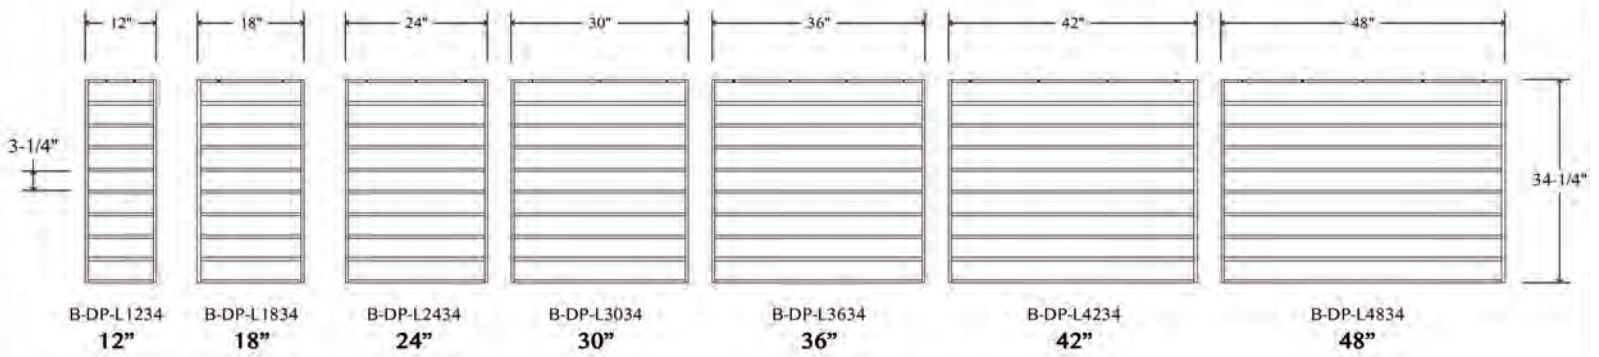

AVAILABLE IN STEEL OR ALUMINUM FOR INTERIOR AND EXTERIOR APPLICATIONS

STEEL PANELS 1/2" X 1-1/2" OR 1/2" X 1" (SLIMLINE) ALUMINUM PANELS 3/4" X 1-1/2" OR 1/2" X 1" (SLIMLINE)

CUSTOM ANGLES AND SIZES AVAILABLE. CONTACT US FOR A CUSTOM ORDER FORM

LEVEL PANELS 34-1/4" Knee Wall/Curb Wall or Elevated

CUSTOM COLORS AVAILABLE ORDER RAW AND PAINT YOURSELF

Powder Coat
Low Sheen
Black

Raw
Steel

Raw
Aluminum