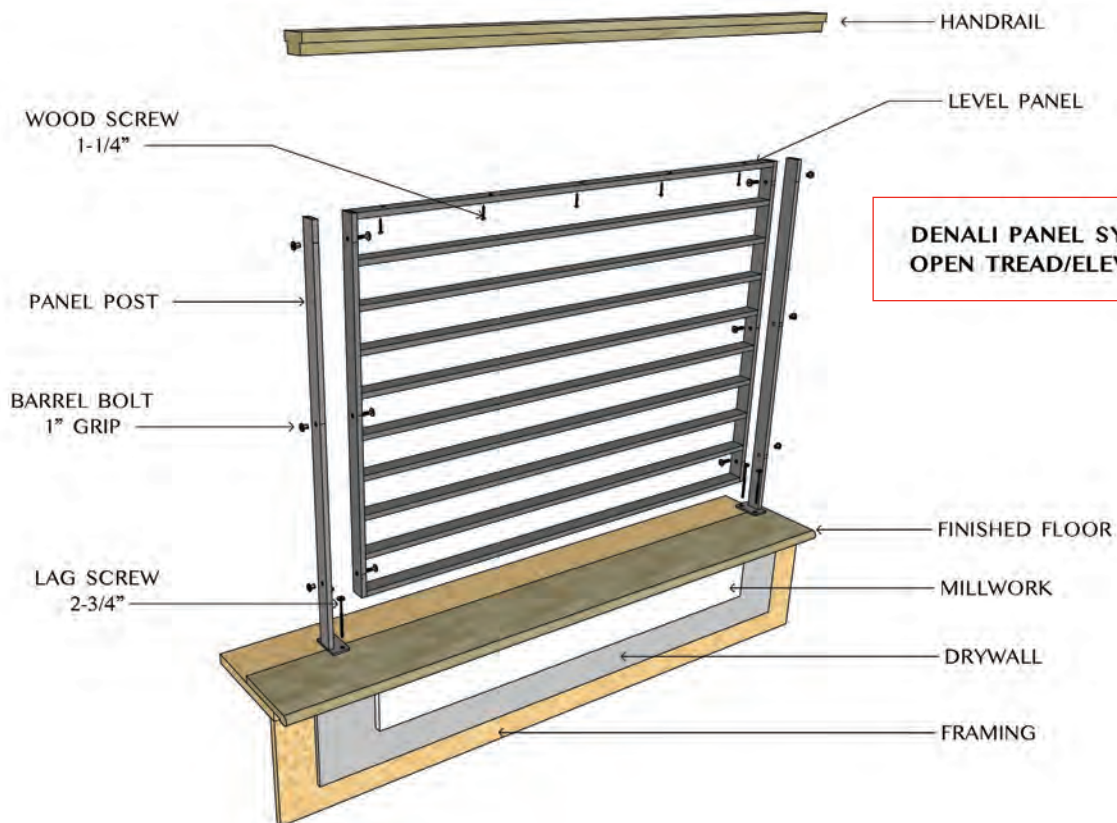

AVAILABLE IN STEEL OR ALUMINUM FOR INTERIOR AND EXTERIOR APPLICATIONS