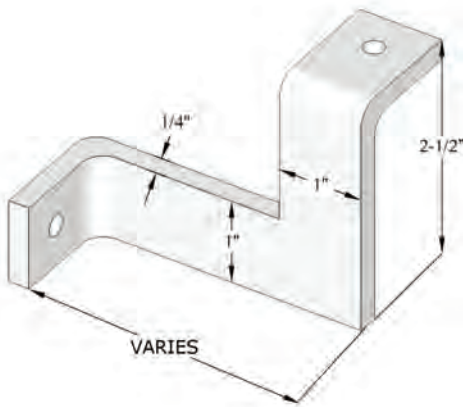

DENALI PANEL SYSTEM

DENALI PANEL SYSTEM IS COMPLETELY CUSTOMIZABLE QUICK AND EASY TO INSTALL

PANEL POST - STEEL

PANEL POST - ALUMINUM

MODERN RAIL BRACKET

AVAILABLE IN 3 SIZES
FASTENERS INCLUDED
CUSTOM COLORS AVAILABLE

- **B-MRB-312** - 3-1/2" STANDARD OFFSET
- **B-MRB-414** - 4-1/4" CURB WALL OFFEST
- **B-MRB-512** - 5-1/2" OPEN TREAD OFFSET