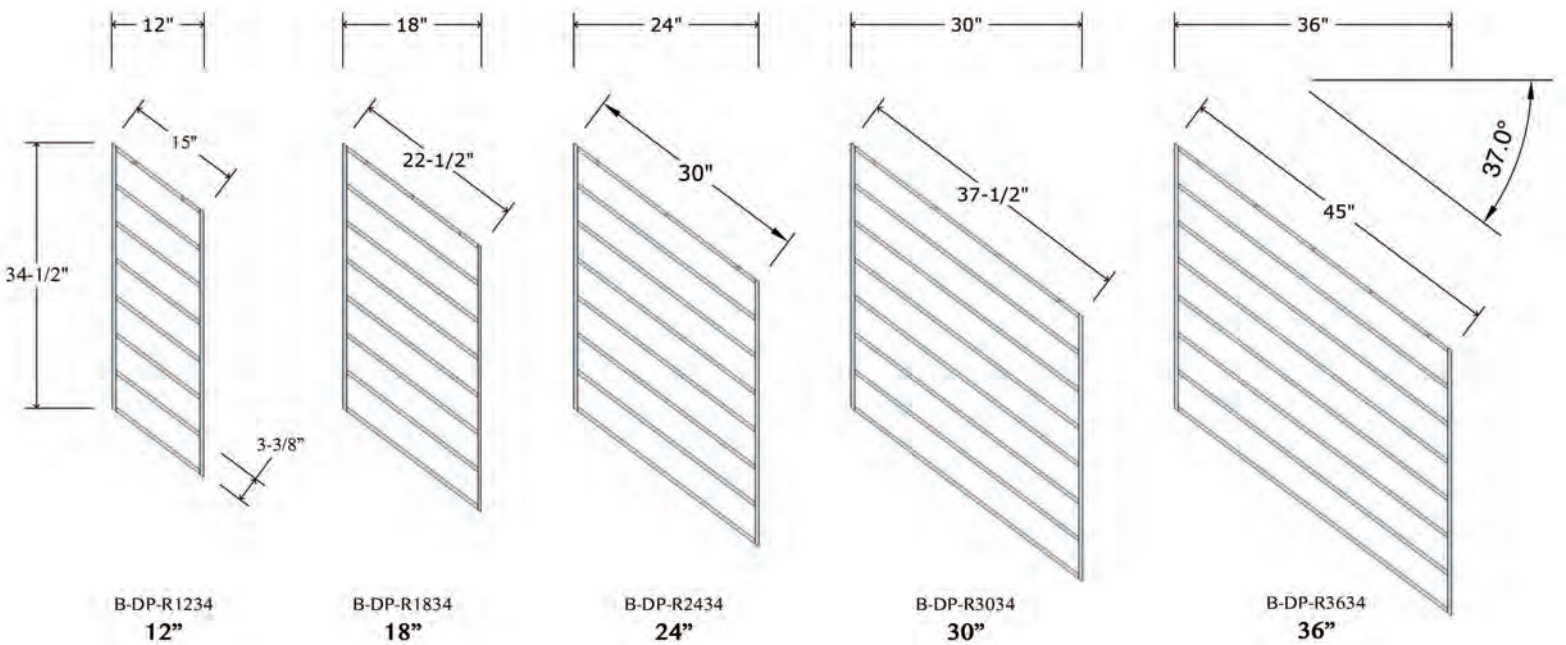

RAKE PANELS 34-1/2" Open Tread

TO PLACE AN ORDER FOR ALUMINUM PANELS

USE DENALI PANEL SYSTEM SKU'S ON PAGES 6 & 7 WITH A -AL ON THE END OF THE SKU

TO PLACE AN ORDER FOR SLIMLINE PANELS

USE DENALI PANEL SYSTEM SKU'S ON PAGES 6 & 7 WITH A -SL ON THE END OF THE SKU

TO PLACE AN ORDER FOR ALUMINUM SLIMLINE PANELS

USE DENALI PANEL SYSTEM SKU'S ON PAGES 6 & 7 WITH A -ALSL ON THE END OF THE SKU