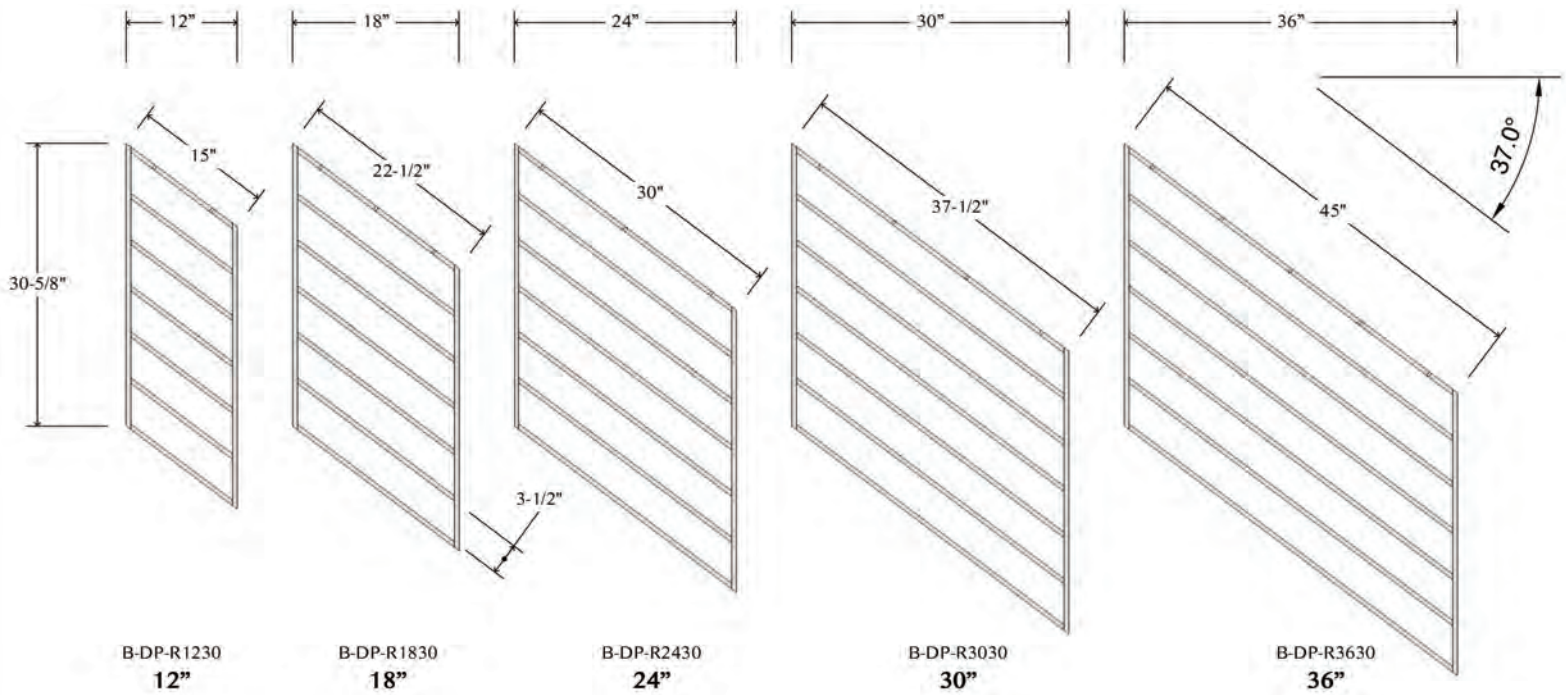

STOCK RAKE PANELS ARE DESIGNED FOR 7-½" RISE AND 10" RUN (37°)

STEEL PANELS 1/2" X 1-1/2" OR 1/2" X 1" (SLIMLINE) ALUMINUM PANELS 3/4" X 1-1/2" OR 1/2" X 1" (SLIMLINE)

CUSTOM ANGLES AND SIZES AVAILABLE. CONTACT US FOR A CUSTOM ORDER FORM

RAKE PANELS 30-5/8" Knee Wall/Curb Wall