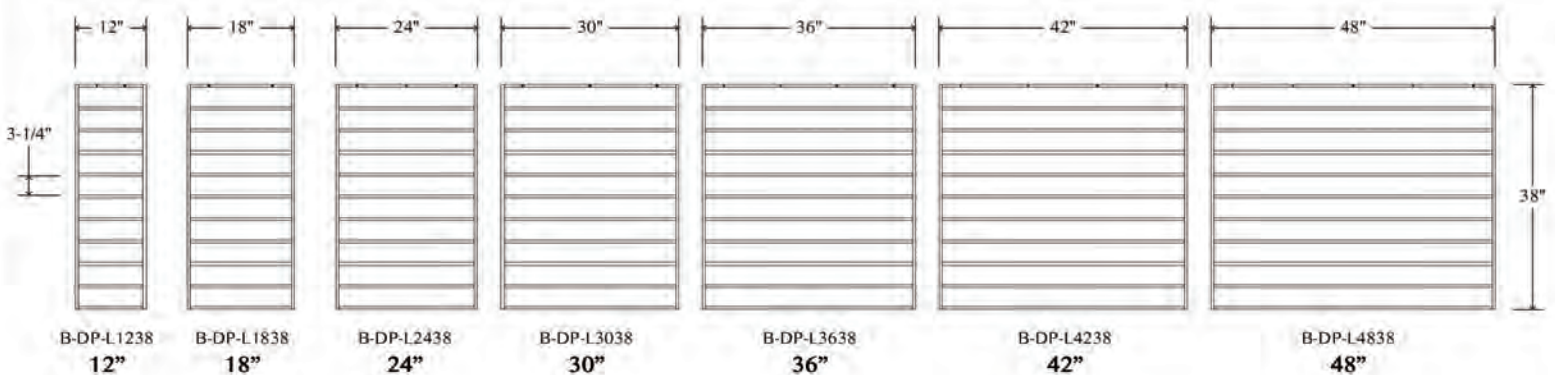

## AVAILABLE IN STEEL OR ALUMINUM FOR INTERIOR AND EXTERIOR APPLICATIONS

STEEL PANELS 1/2" X 1-1/2" OR 1/2" X 1" (SLIMLINE) ALUMINUM PANELS 3/4" X 1-1/2" OR 1/2" X 1" (SLIMLINE)

CUSTOM ANGLES AND SIZES AVAILABLE. CONTACT US FOR A CUSTOM ORDER FORM

### LEVEL PANELS 34-1/4" Knee Wall/Curb Wall or Elevated

**CUSTOM COLORS AVAILABLE** ORDER RAW AND PAINT YOURSELF

Powder Coat  
Low Sheen  
Black

Raw  
Steel

Raw  
Aluminum

### LEVEL PANELS 38" Flush Mount or Elevated for a 42" Code Railing Height

**TO PLACE AN ORDER FOR ALUMINUM PANELS**

USE DENALI PANEL SYSTEM SKU'S ON PAGES 6 & 7 WITH A **-AL** ON THE END OF THE SKU

**TO PLACE AN ORDER FOR SLIMLINE PANELS**