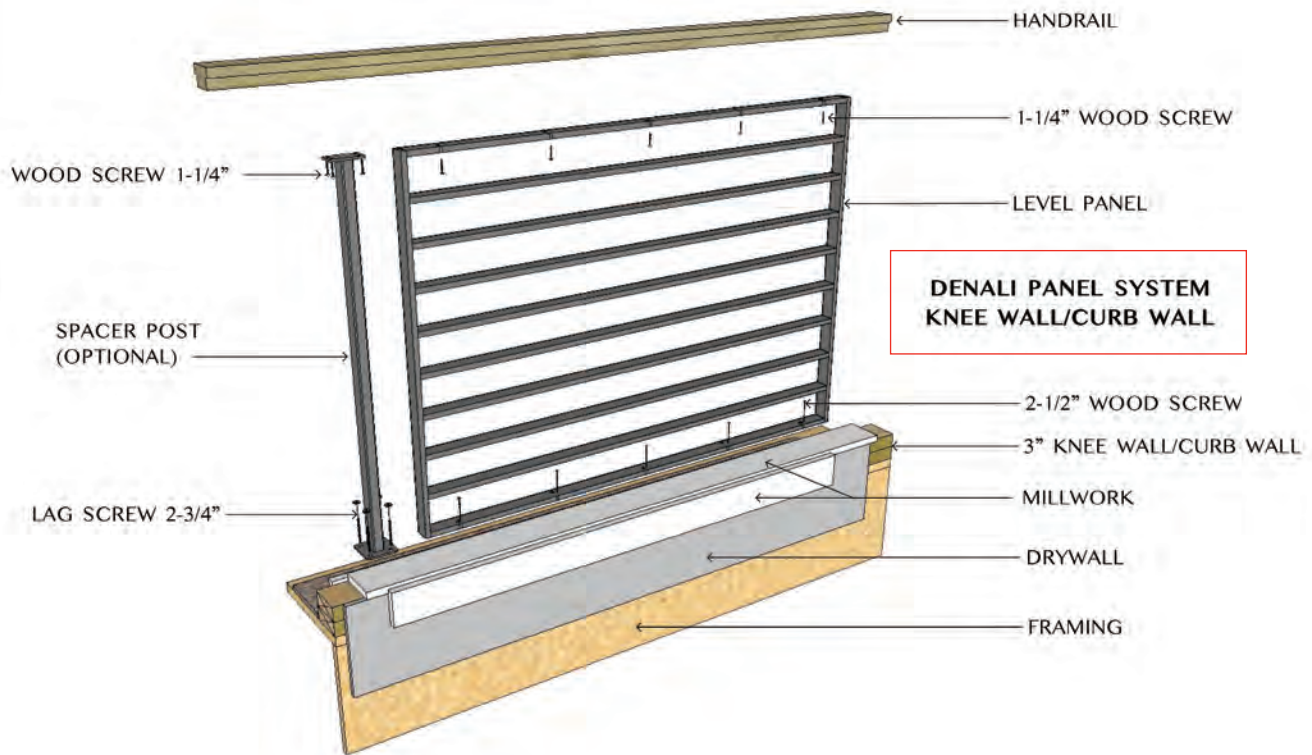

AVAILABLE IN STEEL OR ALUMINUM FOR INTERIOR AND EXTERIOR APPLICATIONS