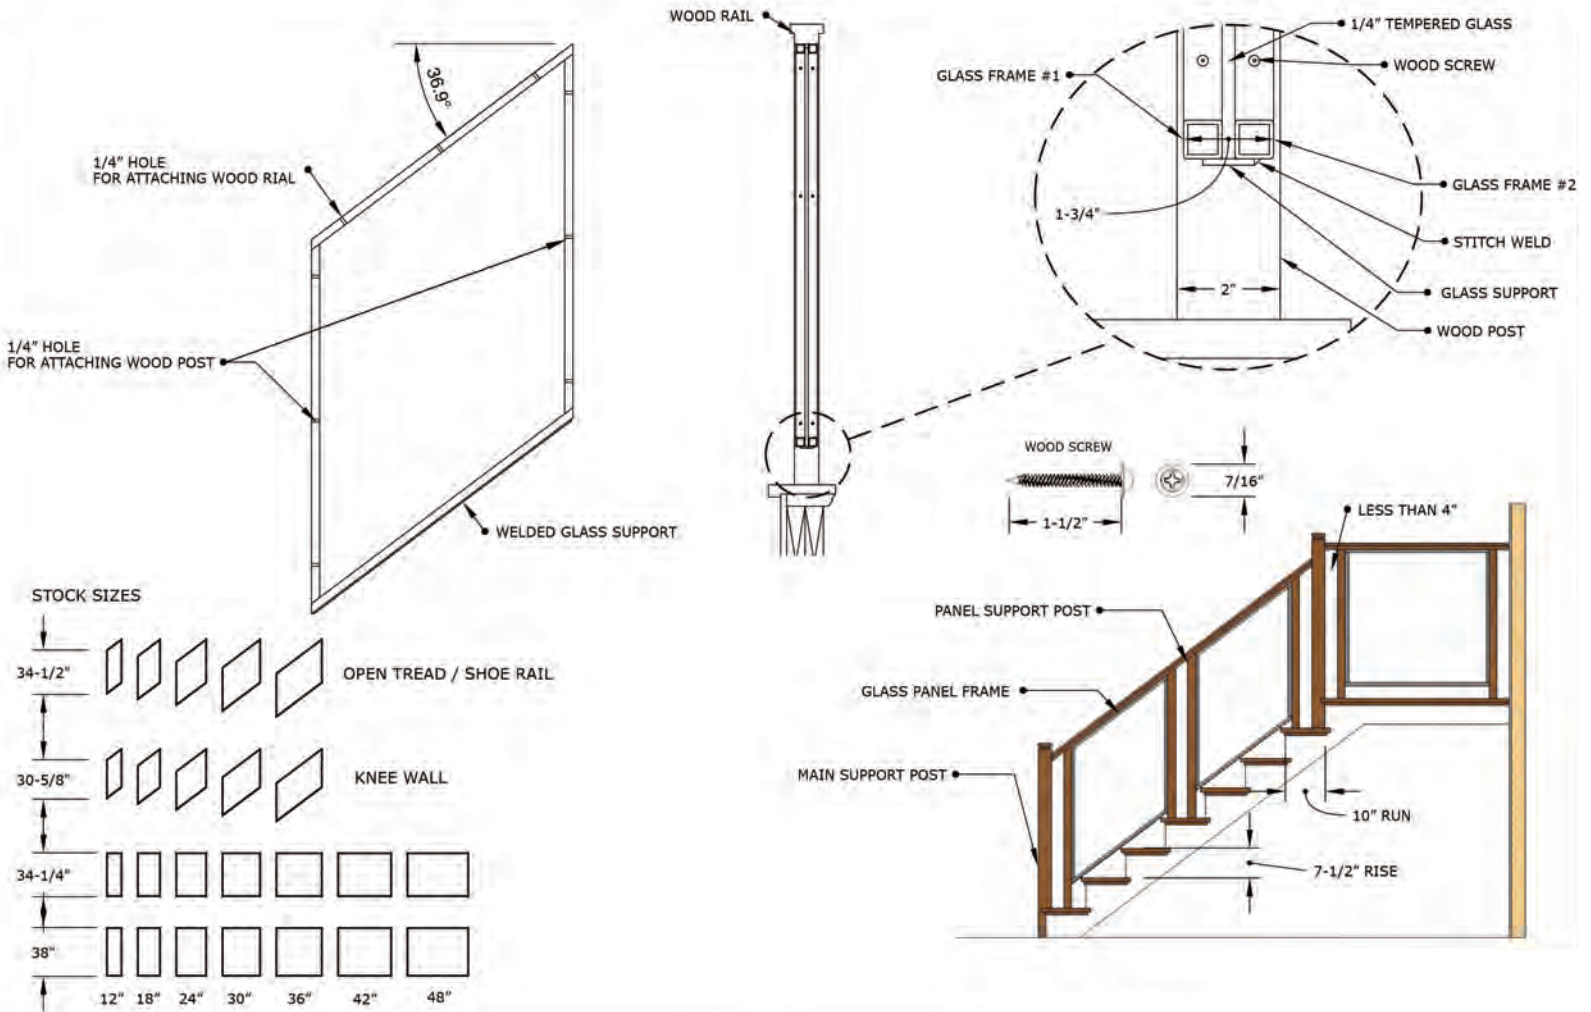

DENALI PANEL SYSTEM

DENALI PANEL SYSTEM IS COMPLETELY CUSTOMIZABLE QUICK AND EASY TO INSTALL

GLASS PANELS

TO PLACE AN ORDER FOR GLASS PANELS
USE DENALI PANEL SYSTEM SKU'S ON PAGES 6 & 7
WITH A **-GP** ON THE END OF THE SKU